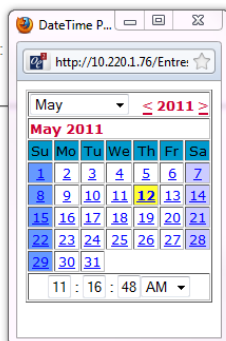

HOW TO ASSIGN WORK TO A CLASS

1. From the teacher menu, select tests and homework, create new homework

[Home](#) | [Contact](#) | [Sign Out](#)

Beta

[Return to last section read](#)

Assign Test to Class

[Beta Menu](#)

[Teacher Menu](#)

[Entreskills Chapters](#)

Select the test you'd like to assign to a class:

Beta Exam Chapter 5

Select what class you would like to assign this test to:

Monday Class

Date and time that assignment will be available to students:

Date and time that assignment will be due by:

Assign a point value for this test:

100

Assign Test to Class

2. Fill in the requested information – what test you are selecting, the class that you would like to take this assignment, the date and time it should become available to the class and the date and time that it should no longer be available for taking. You also should enter a point value – this is the amount this assignment is worth out of the total grade. Then click “Assign test to class.”

[Home](#) | [Contact](#) | [Sign Out](#)

Beta

[Return to last section read](#)

Assign Test to Class

[Beta Menu](#)

[Teacher Menu](#)

[Entreskills Chapters](#)

Select the test you'd like to assign to a class:

Beta Exam Chapter 5

Select what class you would like to assign this test to:

Monday Class

Date and time that assignment will be available to students:

Date and time that assignment will be due by:

Assign a point value for this test:

100

Assign Test to Class